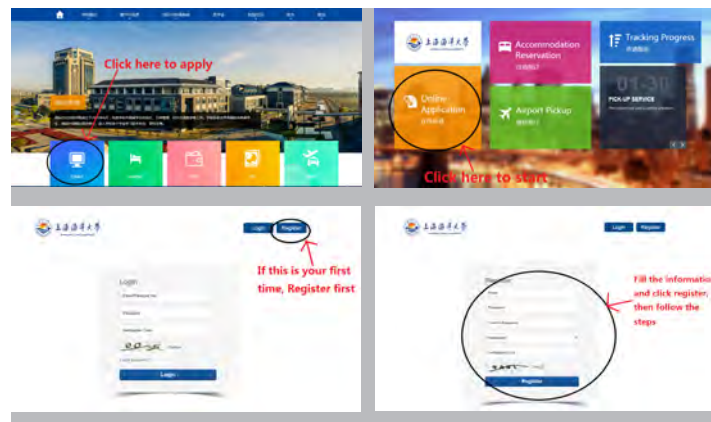

4

Instructions on Online Application Procedure:

APPLICATION DOCUMENTS

SHOU application form for International Students (automatically formed after online application in CICE system: <http://admissions.shou.edu.cn>)